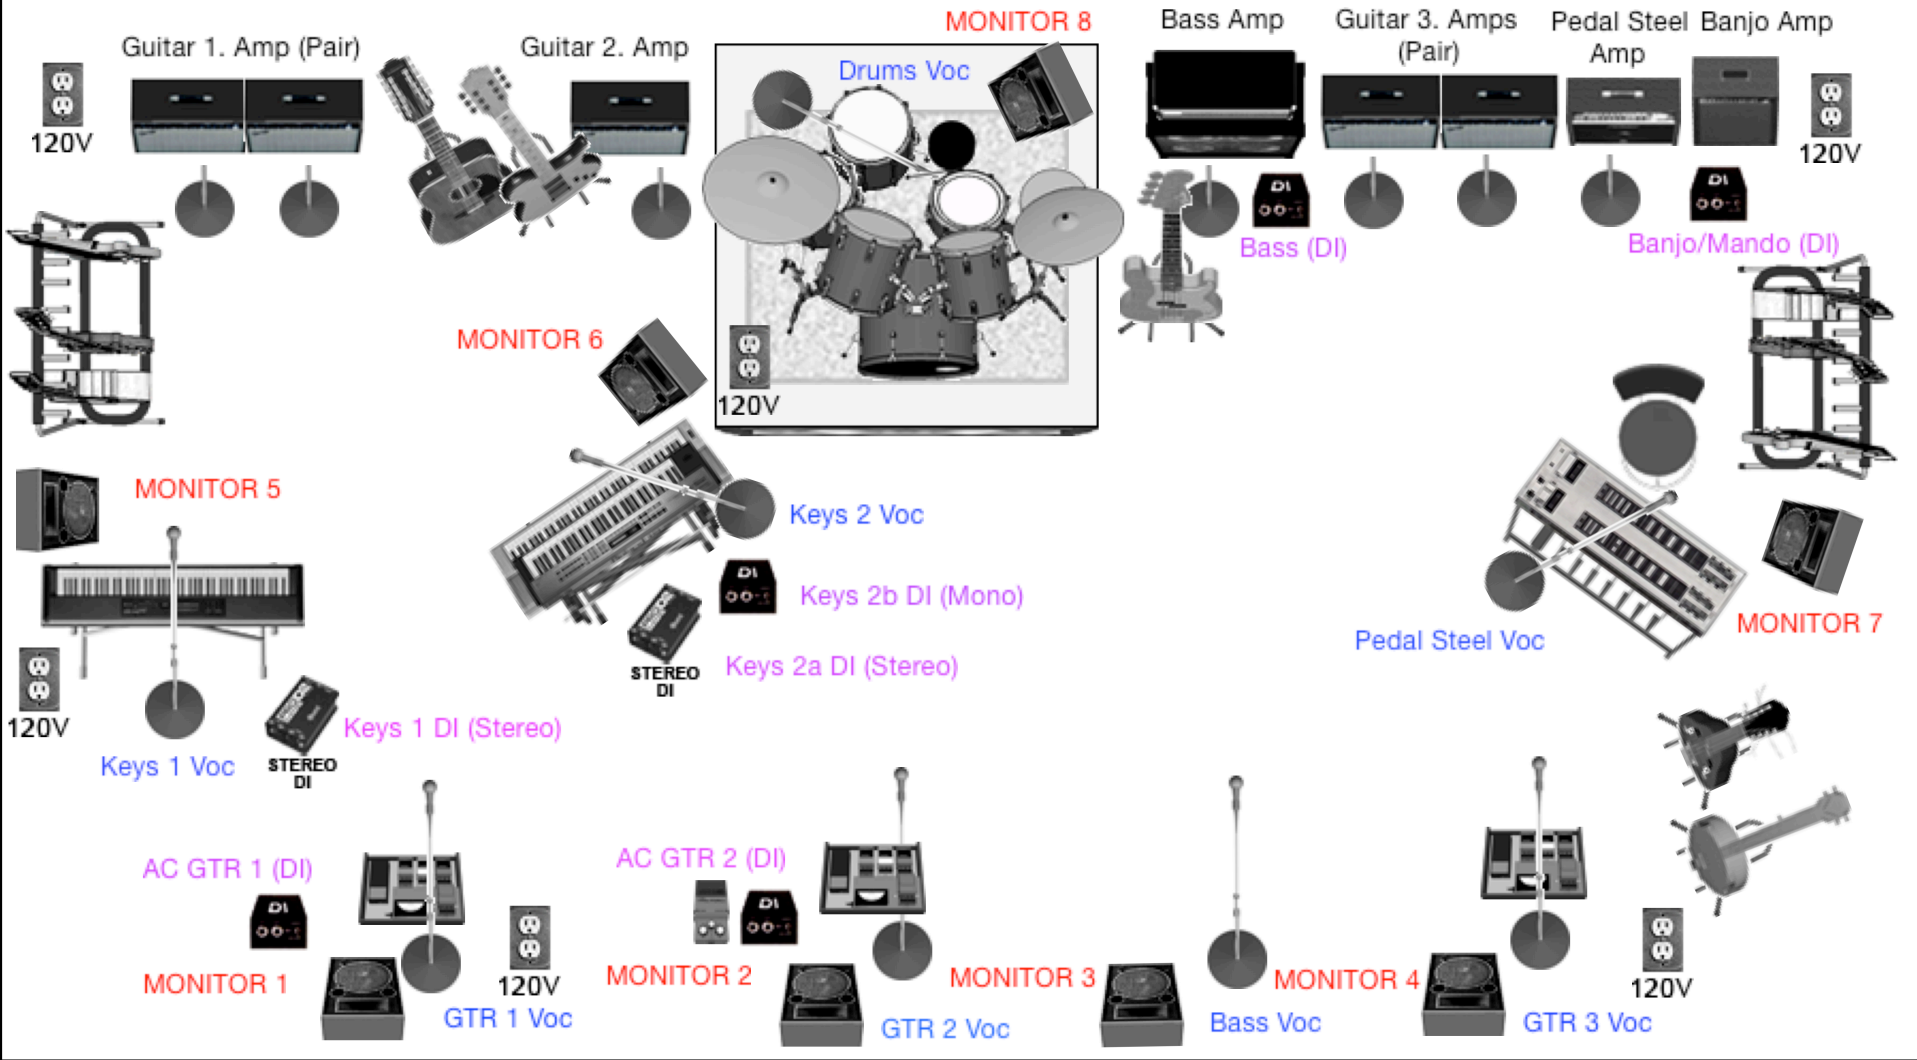

**DI LIST**  
 AC 1 (DI)  
 AC 2 (DI)  
 Keys 1 (Stereo DI)  
 Keys 2a (Stereo DI)

Keys 2b (Mono DI)  
 Bass (DI)  
 Banjo/Mando (DI)

**VOCAL MIC LIST**  
 GTR 1 Voc  
 GTR 2 Voc  
 Bass Voc  
 GTR 3 Voc  
 Keys 1 Voc  
 Keys 2 Voc  
 Pedal Steel Voc  
 Drums Voc

*The Premier English Tribute*  
**Desperado**  
**Stage Plot & Input List 2018**

1 Kick (In) (SM-91)  
 2 Kick (Out) (SM-52)  
 3 Snare (Top) (SM-57)  
 4 Snare (Bottom) (SM-57)  
 5 Hi Hat (AKG 451B)  
 6 Rack Tom 1 (Shure 98)  
 7 Rack Tom 2 (Shure 98)  
 8 Floor Tom 1 (Shure 98)  
 9 Floor Tom 2 (Shure 98)  
 10 Ride (AKG 451B)

21 GTR 3 (R) (SM57)  
 22 Pedal Steel Amp (SM57)  
 23 Mandolin/Banjo (DI)  
 24 Keys 1 (DI-L)  
 25 Keys 1 (DI-R)  
 26 Keys 2a (DI-L)  
 27 Keys 2a (DI-R)  
 28 Keys 2b (DI)  
 29 GTR 1 Voc (B58)  
 30 GTR 2 Voc (B58)

31 Bass Voc (B58)  
 32 GTR 3 Voc (B58)  
 33 Pedal Steel Voc (B58)  
 34 Keys 1 Voc (B58)  
 35 Key 2 Voc (B58)  
 36 Drum Voc (B58)  
 37 Dr EFX-1 L  
 38 Dr EFX-1 R  
 39 Dr EFX-2 L  
 40 Dr EFX-2 R